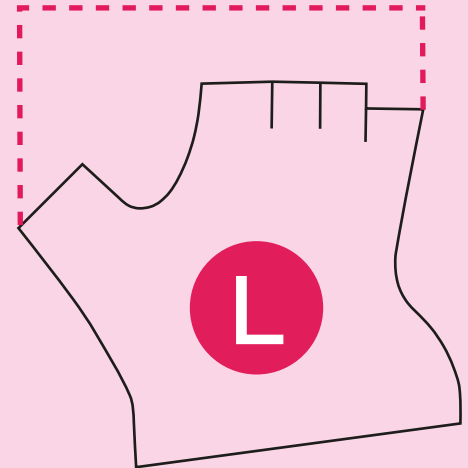

Size table

CYCLING GLOVES

The gloves are partly elastic.

Are you in doubt? Most women have size M.

Do you know you have rather small or big hands? Then pick size S or L!

159 mm

170 mm

185 mm