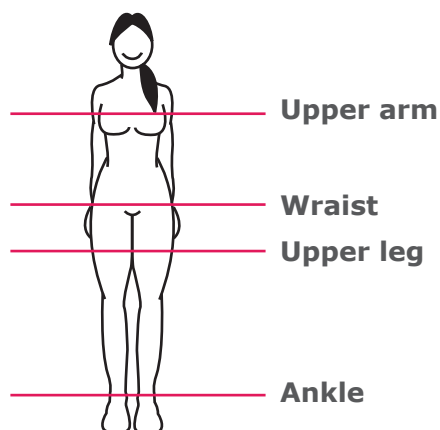

Size chart

arm- and leg warmers

Measures arm warmers in centimeters:

	S	M	L	XL	XXL
Upper arm	24-28	27-30	29-32	31-34	33-36
Wraist	16-20	19-22	21-24	23-26	25-28

Measures leg warmers in centimeters:

	S	M	L	XL	XXL
Upper leg	42-48	48-54	54-60	60-66	66-72
Ankle	18-20	20-22	22-24	24-26	26-28