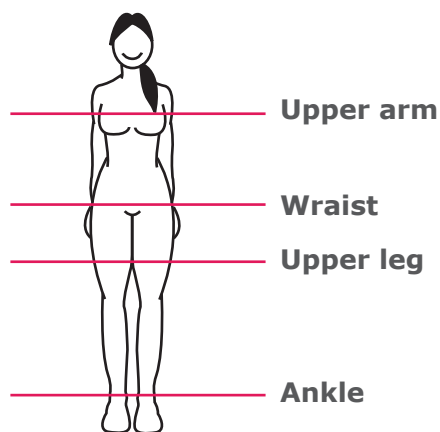

Size chart

arm- and leg warmers

Measures arm warmers in centimeters:

	S	M	L	XL
Upper arm	24-28	27-30	29-32	31-34
Wraist	16-20	19-22	21-24	23-26

Measures leg warmers in centimeters:

Upper leg	42-48	48-54	54-60	60-66
Ankle	18-20	20-22	22-24	24-26